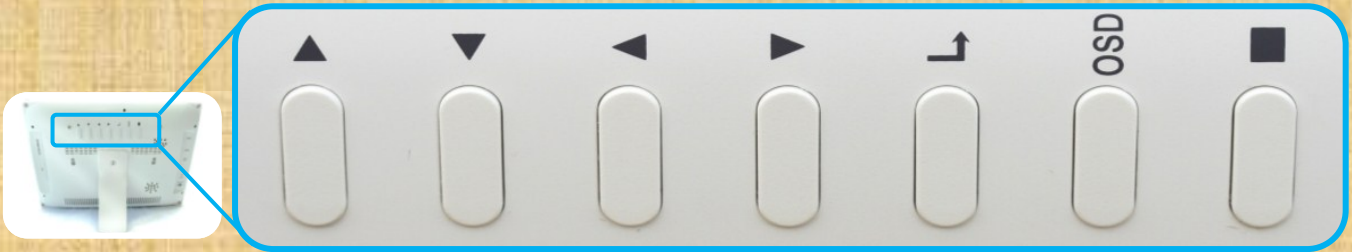

EXTERNAL AMP/SPEAKER

PLAYING A MOVIE

Return button selects the raised icon

ON-UNIT CONTROLS

...in Menu

Up

Down

Left

Right

Select

Menu

...in Movie

Volume Up

Volume Down

Skip Back

Skip Forward